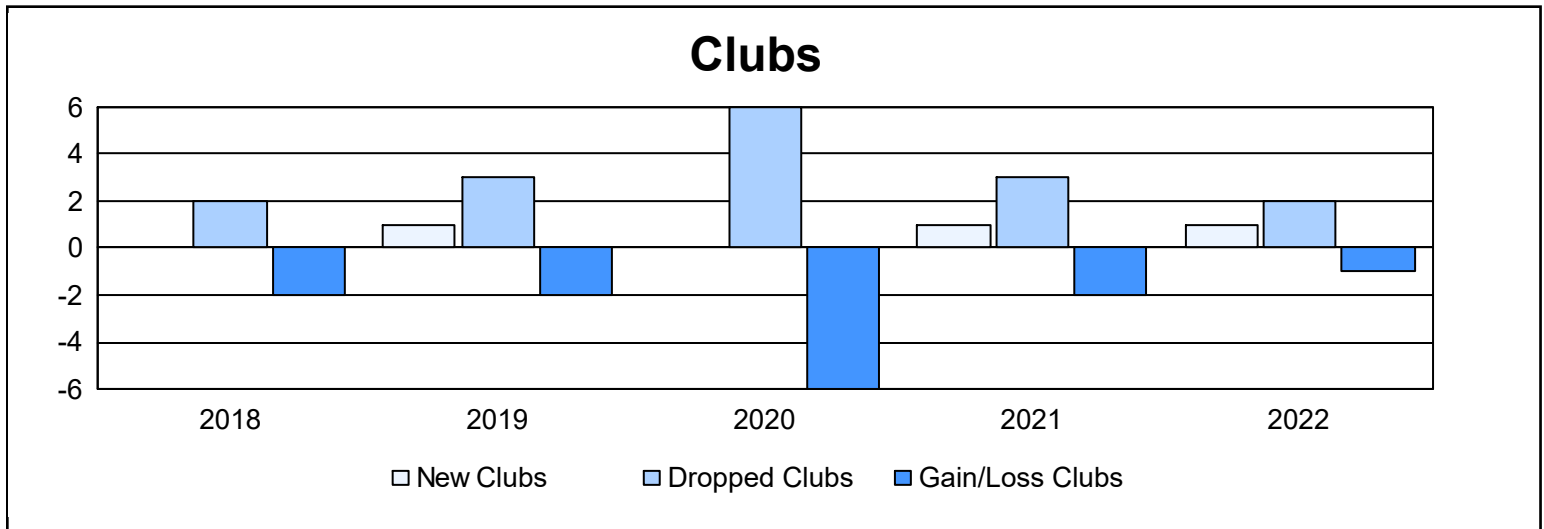

Year	New Clubs	Dropped Clubs	Gain/ Loss Clubs	New Members	Charter Members	Reinstate Members	Transfer Members	Total Member Added	Total Members Dropped	Gain/ Loss Members
2017-2018	0	2	-2	134	2	3	12	151	159	-8
2018-2019	1	3	-2	84	28	1	4	117	121	-4
2019-2020	0	6	-6	43	5	29	4	81	223	-142
2020-2021	1	3	-2	33	21	15	6	75	115	-40
2021-2022	1	2	-1	82	26	1	7	116	117	-1
<b>Average</b>	<b>1</b>	<b>3</b>	<b>-3</b>	<b>75</b>	<b>16</b>	<b>10</b>	<b>7</b>	<b>108</b>	<b>147</b>	<b>-39</b>

### Membership Composition June 2022 Cumulative