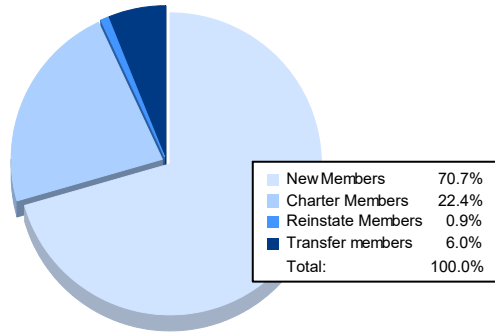

Year	New Clubs	Dropped Clubs	Gain/ Loss Clubs	New Members	Charter Members	Reinstate Members	Transfer Members	Total Member Added	Total Members Dropped	Gain/ Loss Members
2017-2018	0	2	-2	134	2	3	12	151	159	-8
2018-2019	1	3	-2	84	28	1	4	117	121	-4
2019-2020	0	6	-6	43	5	29	4	81	223	-142
2020-2021	1	3	-2	33	21	15	6	75	115	-40
2021-2022	1	2	-1	82	26	1	7	116	117	-1
<b>Average</b>	<b>1</b>	<b>3</b>	<b>-3</b>	<b>75</b>	<b>16</b>	<b>10</b>	<b>7</b>	<b>108</b>	<b>147</b>	<b>-39</b>

### Membership Composition June 2022 Cumulative