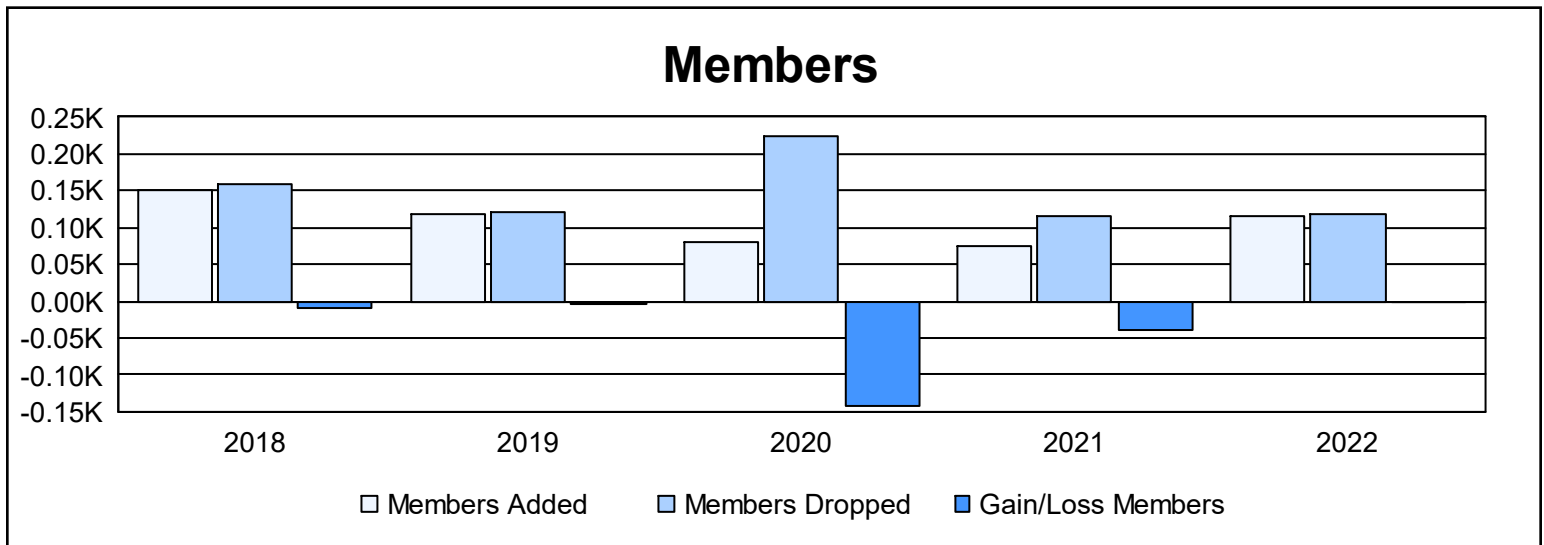

Year	New Clubs	Dropped Clubs	Gain/ Loss Clubs	New Members	Charter Members	Reinstate Members	Transfer Members	Total Member Added	Total Members Dropped	Gain/ Loss Members
2017-2018	0	2	-2	134	2	3	12	151	159	-8
2018-2019	1	3	-2	84	28	1	4	117	121	-4
2019-2020	0	6	-6	43	5	29	4	81	223	-142
2020-2021	1	3	-2	33	21	15	6	75	115	-40
2021-2022	1	2	-1	82	26	1	7	116	117	-1
<b>Average</b>	<b>1</b>	<b>3</b>	<b>-3</b>	<b>75</b>	<b>16</b>	<b>10</b>	<b>7</b>	<b>108</b>	<b>147</b>	<b>-39</b>

### Membership Composition June 2022 Cumulative